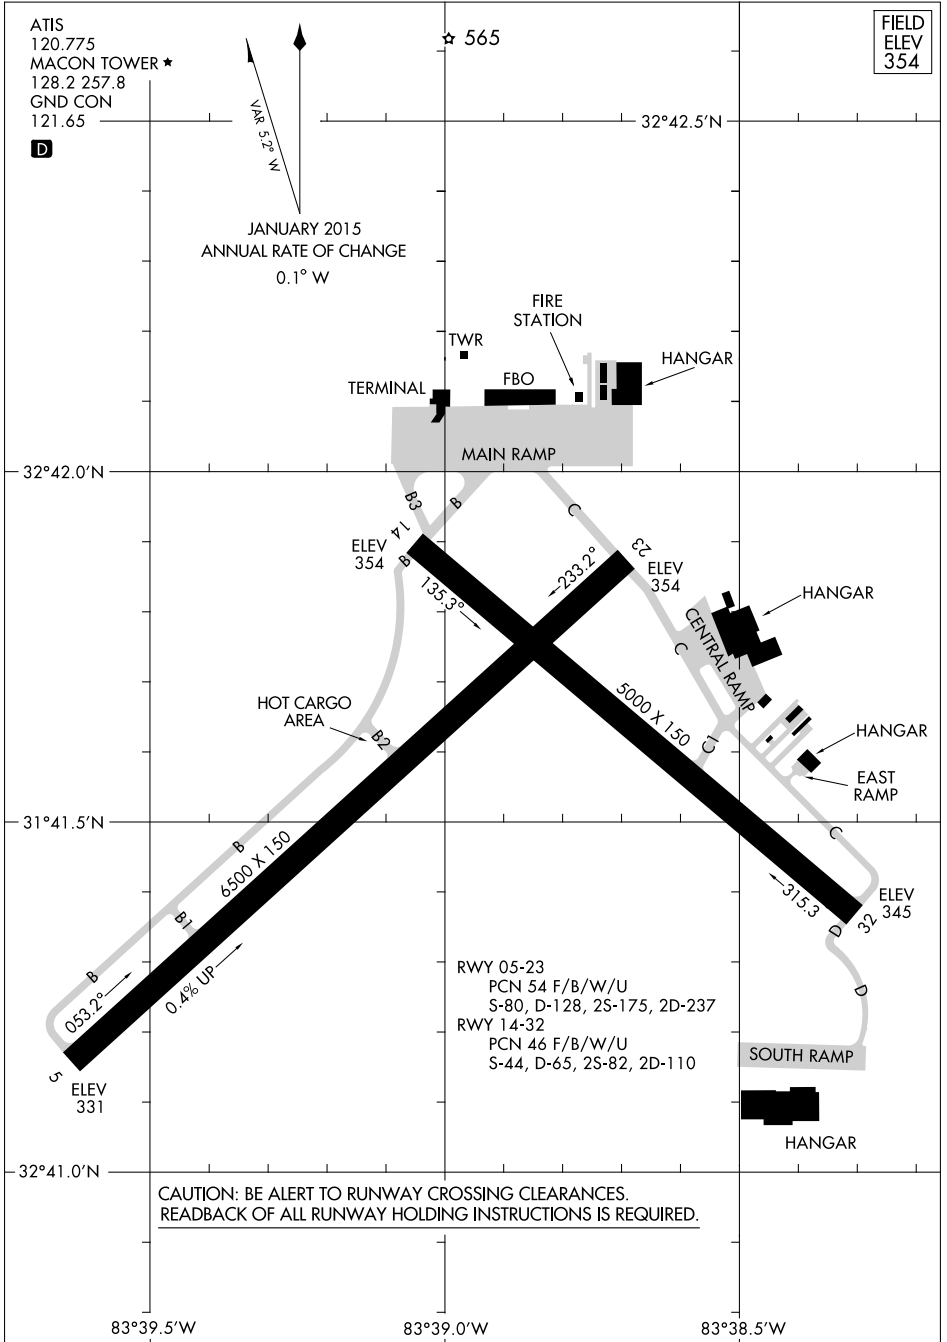

17117

AIRPORT DIAGRAM

AL-243 (FAA)

MIDDLE GEORGIA RGNL (MCN)
MACON, GEORGIA

SE-4, 18 JUL 2019 to 15 AUG 2019

SE-4, 18 JUL 2019 to 15 AUG 2019

AIRPORT DIAGRAM

17117

MIDDLE GEORGIA RGNL (MCN)
MACON, GEORGIA